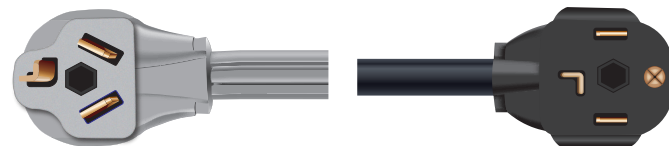

SHELF GOODS LINE CARD

PORTABLE CORD

- SOOW
- SJOOW

CATEGORY CABLE
3 / 5e / 6 / 6A

- PVC
- Plenum
- Direct Burial
- Shielded
- Station Wire

**COAXIAL CABLE,
SMART CABLE**

- RG6 / RG11 / RG59
- Composite/Home Control Cable Combo
- Leaky Feeder Cable

THERMOSTAT WIRE

- PVC
- Plenum

**HIGH TEMPERATURE
WIRE**

- MTW/TFN/TFN
- MG 458°C
- TGGT 250°C
- SRML 150/200°C

**ALARM & SECURITY
CABLE**

- PVC
- Plenum
- Shielded
- FPLP

APPLIANCE CORD

- Dryer Cord
- Range Cord
- Major Appliance Cord

**LAMP / LANDSCAPE
CABLE**

- SPT Lamp Cord
- LVL Landscape Cable

GROUND RODS

- Copper Single Type
- Copper Sectional Type
- Hot Dipped Galvanized Steel

EXTENSION CORDS

- SJTW Single End
- SJTW Lighted Single End
- SJTW Lighted Triple End