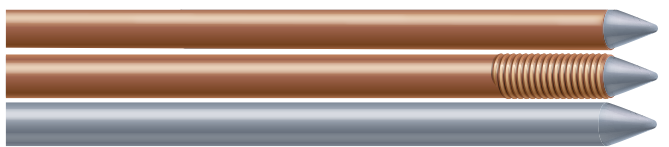

THERMOSTAT WIRE

- PVC
- Plenum

**HIGH TEMPERATURE
WIRE**

- MTW/TFN/TFN
- MG 458°C
- TGGT 250°C
- SRML 150/200°C

**ALARM & SECURITY
CABLE**

- PVC
- Plenum
- Shielded
- FPLP

APPLIANCE CORD

- Dryer Cord
- Range Cord
- Major Appliance Cord

**LAMP / LANDSCAPE
CABLE**

- SPT Lamp Cord
- LVL Landscape Cable

GROUND RODS

- Copper Single Type
- Copper Sectional Type
- Hot Dipped Galvanized Steel

EXTENSION CORDS

- SJTW Single End
- SJTW Lighted Single End
- SJTW Lighted Triple End