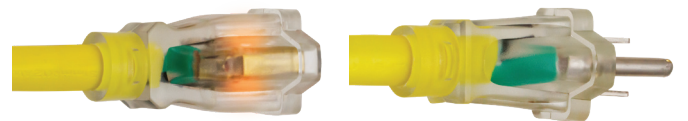

SHELF GOODS LINE CARD

PORTABLE CORD

- SOOW
- SJOOW

CATEGORY CABLE
3 / 5e / 6 / 6A

- PVC
- Plenum
- Direct Burial
- Shielded
- Station Wire

**COAXIAL CABLE,
SMART CABLE**

- RG6 / RG11 / RG59
- Composite/Home Control Cable Combo
- Leaky Feeder Cable

THERMOSTAT WIRE

- PVC
- Plenum

**HIGH TEMPERATURE
WIRE**

- MTW/TFN/TFN
- MG 458°C
- TGGT 250°C
- SRML 150/200°C

**ALARM & SECURITY
CABLE**

- PVC
- Plenum
- Shielded
- FPLP

APPLIANCE CORD

- Dryer Cord
- Range Cord
- Major Appliance Cord

**LAMP / LANDSCAPE
CABLE**

- SPT Lamp Cord
- LVL Landscape Cable

GROUND RODS

- Copper Single Type
- Copper Sectional Type
- Hot Dipped Galvanized Steel

EXTENSION CORDS

- SJTW Single End
- SJTW Lighted Single End
- SJTW Lighted Triple End